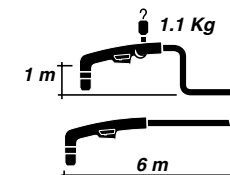

A 141 - P 141

PLASMA RANGE

TECHNICAL DATA

Voltage class	M
Standard length m	6
Air consumption	210 l/min
Air pressure	5 bar
Duty cycle 60%	140 A
Duty cycle 100%	100 A

A 141 m

FITTING	PA1502	6
1/4 G	PA1500	6
FITTING	PA1501	12
M14x7	PA1504	6
	PA1505	12

Central adaptors

P 141 m

FITTING	PA0103	6
	PA0104	12
FITTING	PA0145	6
M14x7	PA0146	12

Central adaptors

DECLARATION OF CONFORMITY

The undersigned company Trafimet - Via del Lavoro, 8 - 36023 Castegnero (VI) - Italy - declares that the product identified and described on this page complies with standard EN 60974-7 in accordance with the requirements contemplated by directive EEC 73/23 low voltage.